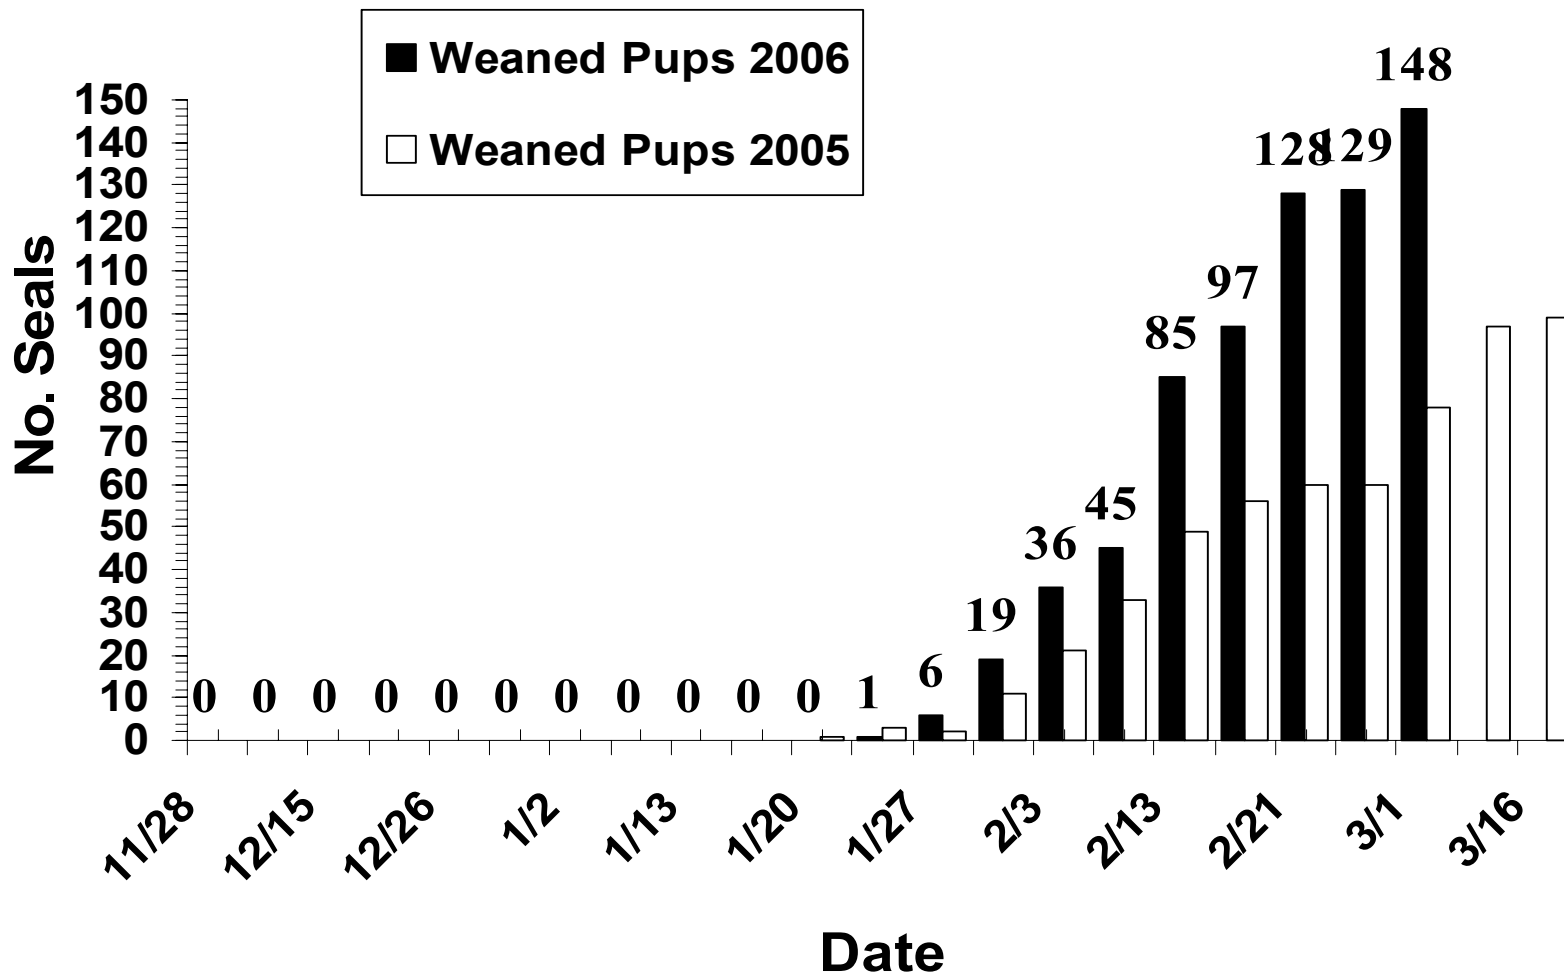

NORTHERN ELEPHANT SEALS at POINT REYES NATIONAL SEASHORE

Total Seals at Drakes Beach

NORTHERN ELEPHANT SEALS at POINT REYES NATIONAL SEASHORE

Pups at Drakes Beach

NORTHERN ELEPHANT SEALS at POINT REYES NATIONAL SEASHORE Weaned Pups at Drakes Beach

NORTHERN ELEPHANT SEALS at POINT REYES NATIONAL SEASHORE Weaned Pup Counts