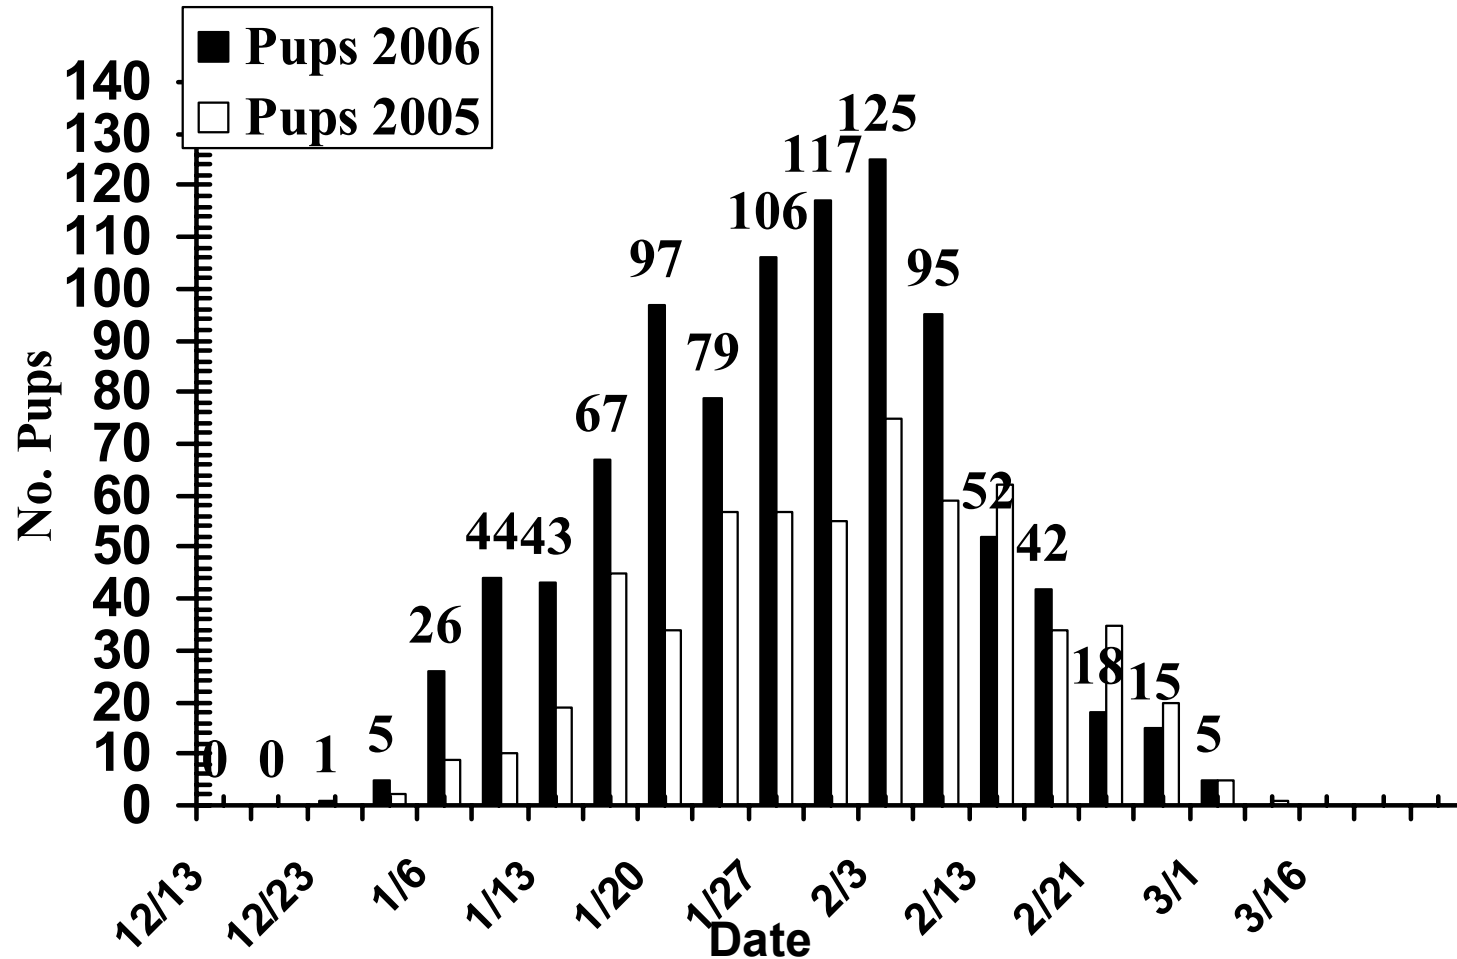

NORTHERN ELEPHANT SEALS at POINT REYES NATIONAL SEASHORE

Pups at Drakes Beach