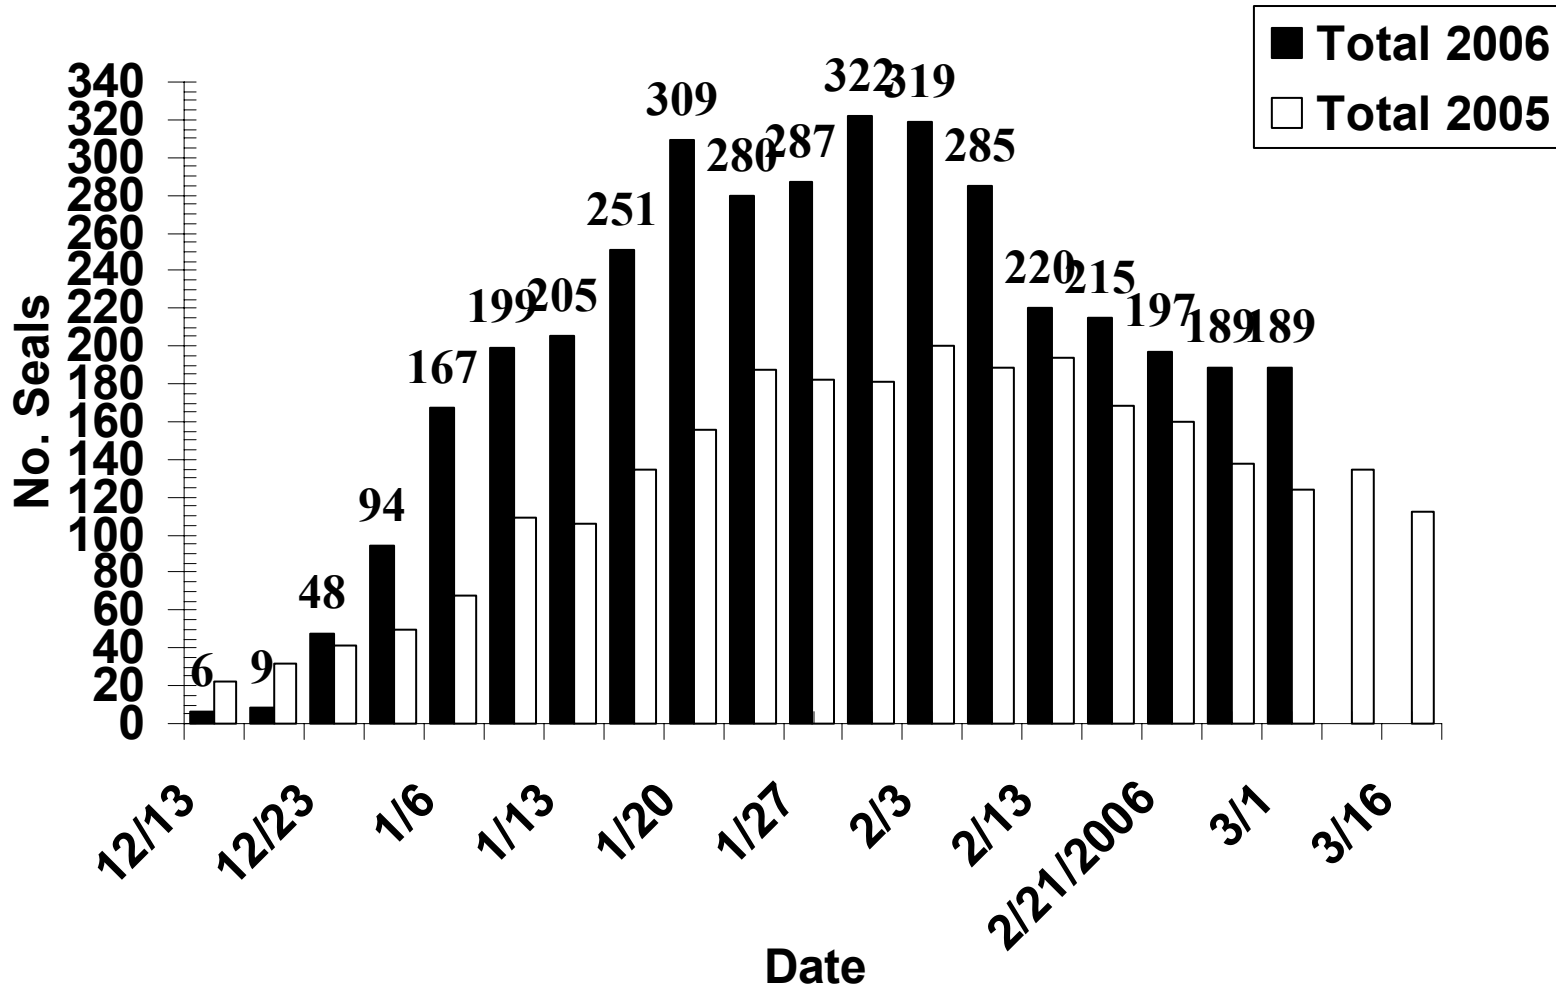

NORTHERN ELEPHANT SEALS at POINT REYES NATIONAL SEASHORE

Total Seals at Drakes Beach