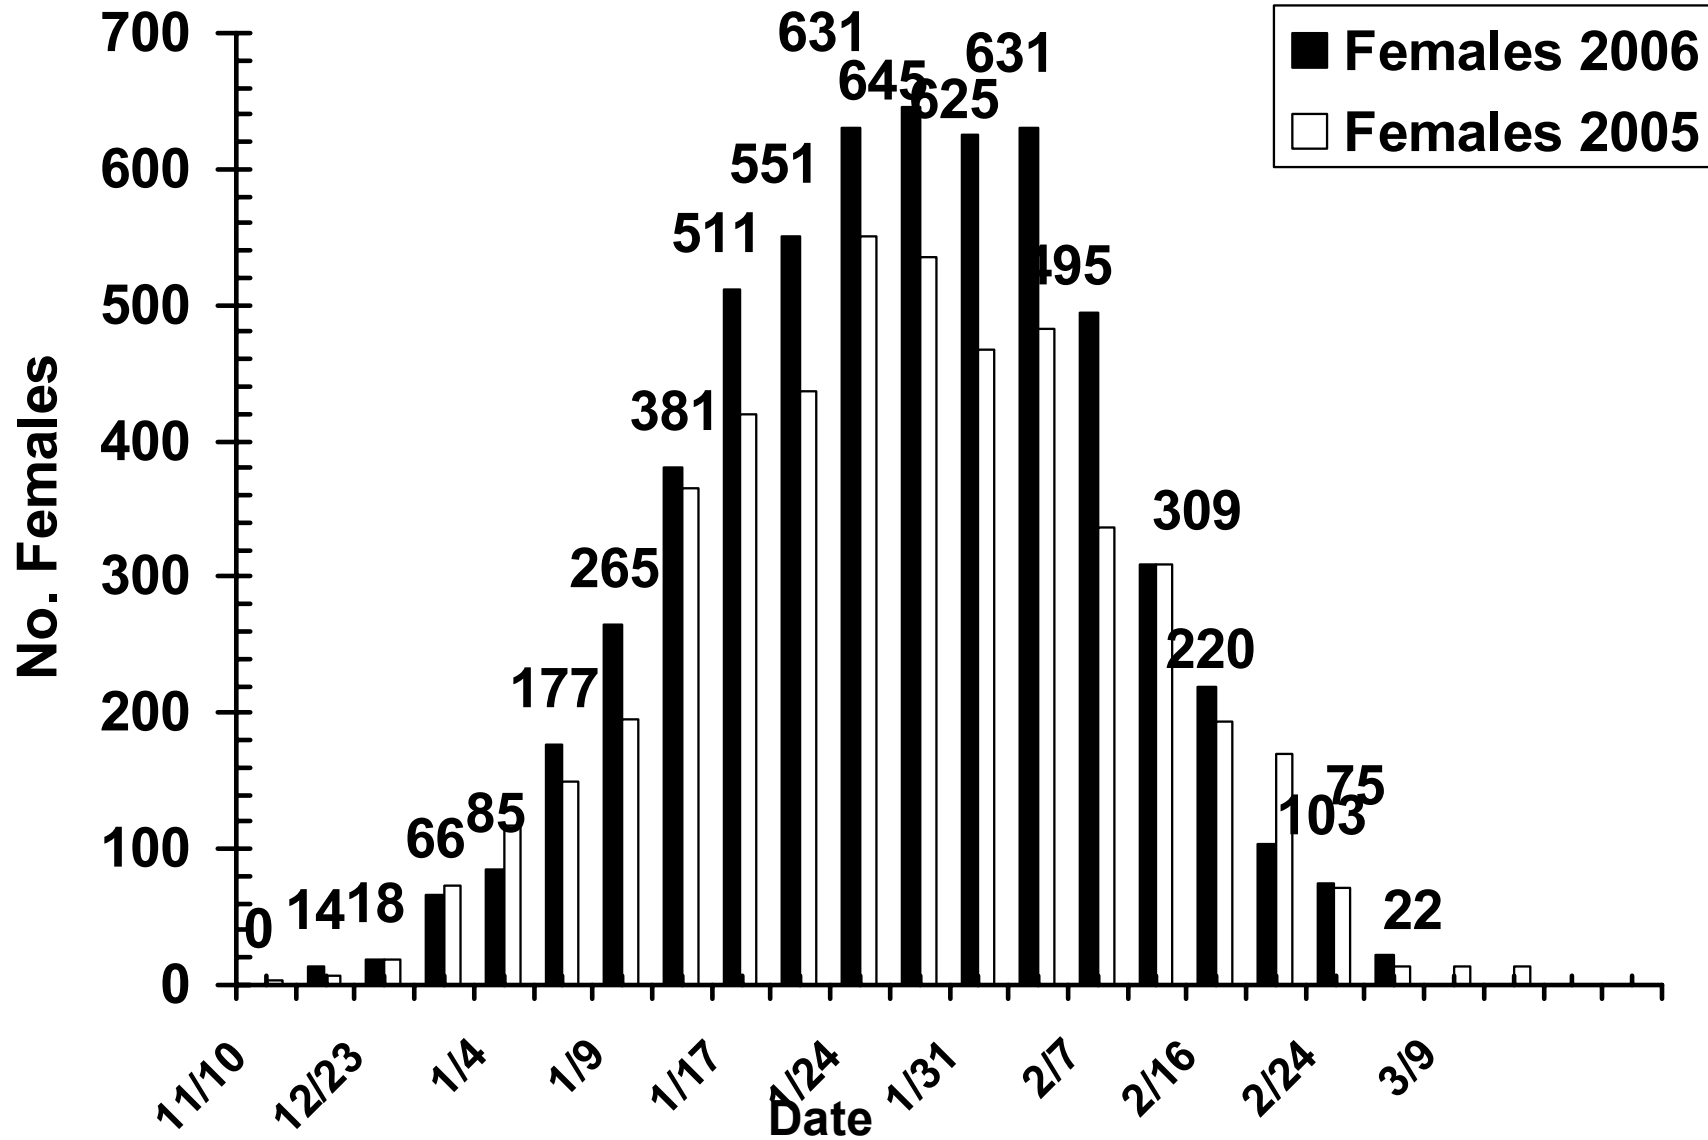

NORTHERN ELEPHANT SEALS at POINT REYES NATIONAL SEASHORE

Total Seals Counts

NORTHERN ELEPHANT SEALS at POINT REYES NATIONAL SEASHORE

Female Counts

NORTHERN ELEPHANT SEALS at POINT REYES NATIONAL SEASHORE Pup Counts

NORTHERN ELEPHANT SEALS at POINT REYES NATIONAL SEASHORE

Total Seals at Drakes Beach

NORTHERN ELEPHANT SEALS at POINT REYES NATIONAL SEASHORE

Pups at Drakes Beach

NORTHERN ELEPHANT SEALS at POINT REYES NATIONAL SEASHORE Weaned Pups at Drakes Beach

NORTHERN ELEPHANT SEALS at POINT REYES NATIONAL SEASHORE Weaned Pup Counts