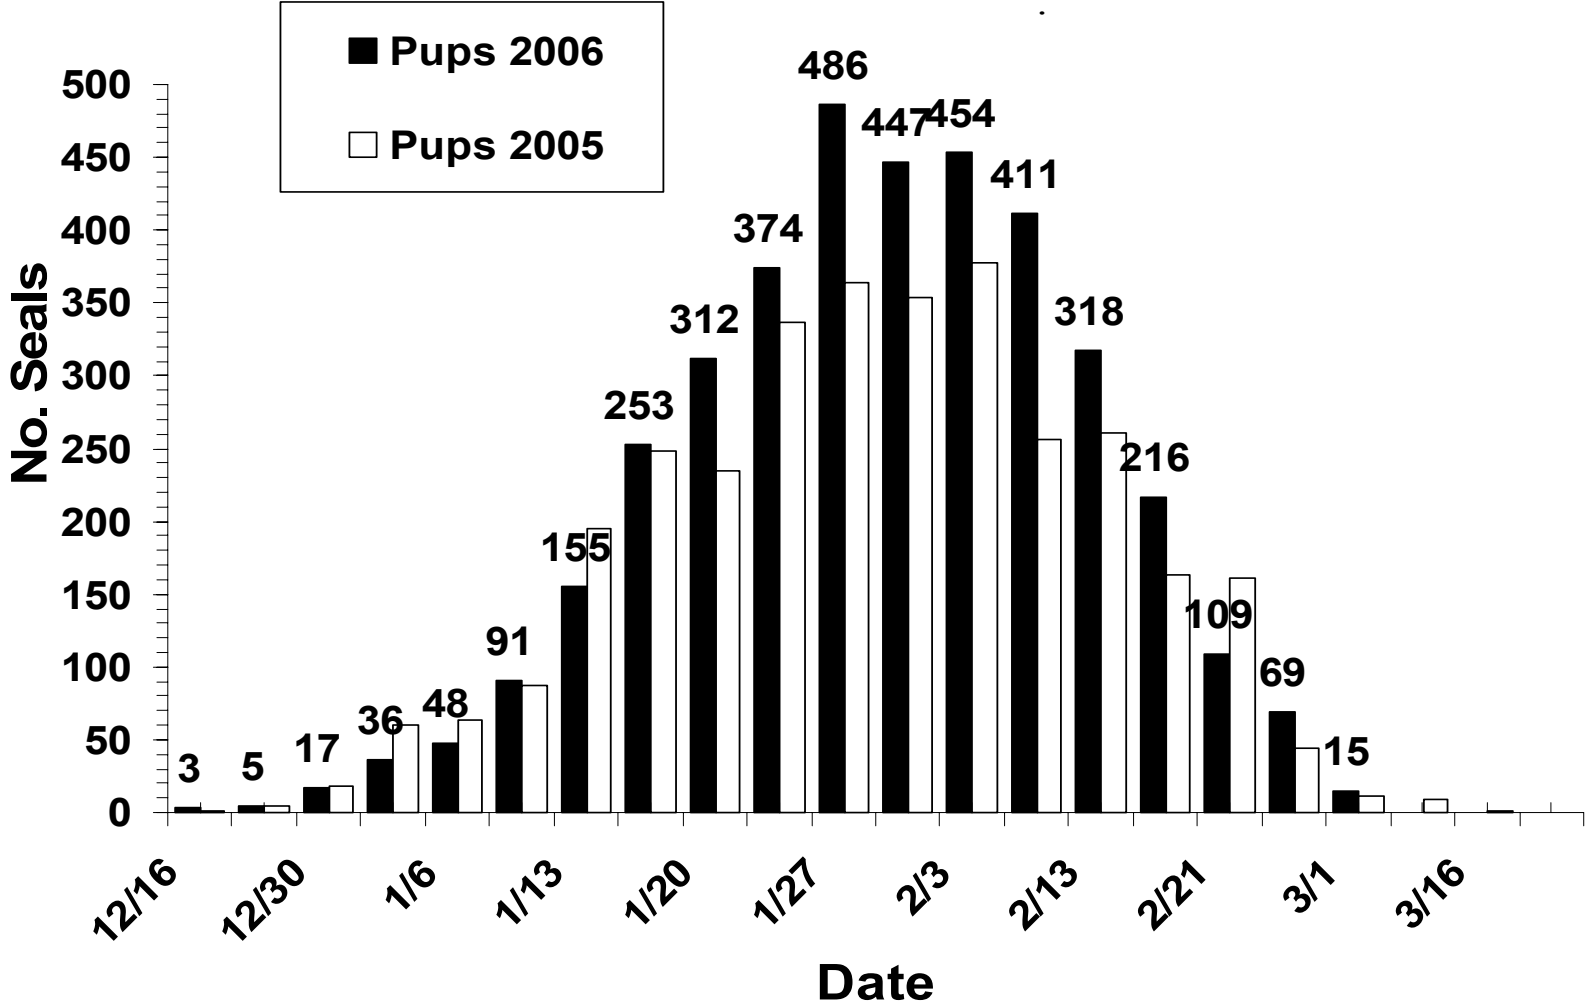

NORTHERN ELEPHANT SEALS at POINT REYES NATIONAL SEASHORE

Total Seals Counts

NORTHERN ELEPHANT SEALS at POINT REYES NATIONAL SEASHORE

Female Counts

NORTHERN ELEPHANT SEALS at POINT REYES NATIONAL SEASHORE Pup Counts

NORTHERN ELEPHANT SEALS at POINT REYES NATIONAL SEASHORE Weaned Pup Counts