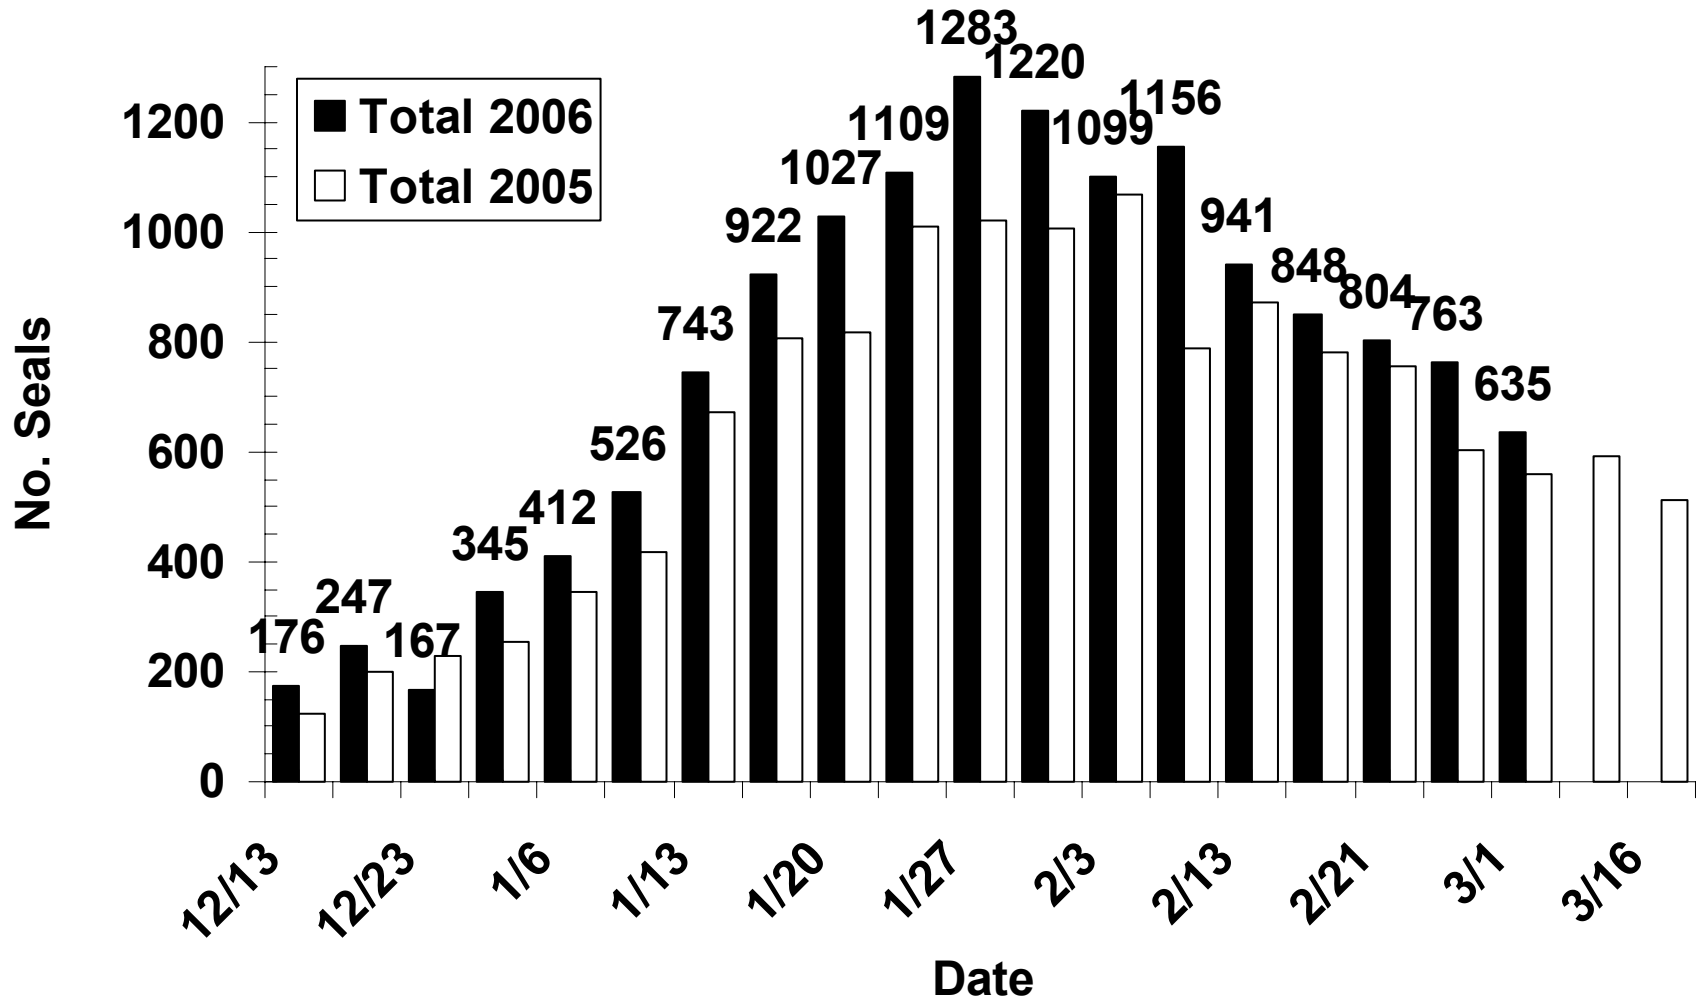

NORTHERN ELEPHANT SEALS at POINT REYES NATIONAL SEASHORE

Total Seals Counts

NORTHERN ELEPHANT SEALS at POINT REYES NATIONAL SEASHORE

Female Counts

NORTHERN ELEPHANT SEALS at POINT REYES NATIONAL SEASHORE Pup Counts

NORTHERN ELEPHANT SEALS at POINT REYES NATIONAL SEASHORE

Total Seals at Drakes Beach

NORTHERN ELEPHANT SEALS at POINT REYES NATIONAL SEASHORE

Pups at Drakes Beach

NORTHERN ELEPHANT SEALS at POINT REYES NATIONAL SEASHORE Weaned Pups at Drakes Beach

NORTHERN ELEPHANT SEALS at POINT REYES NATIONAL SEASHORE Weaned Pup Counts