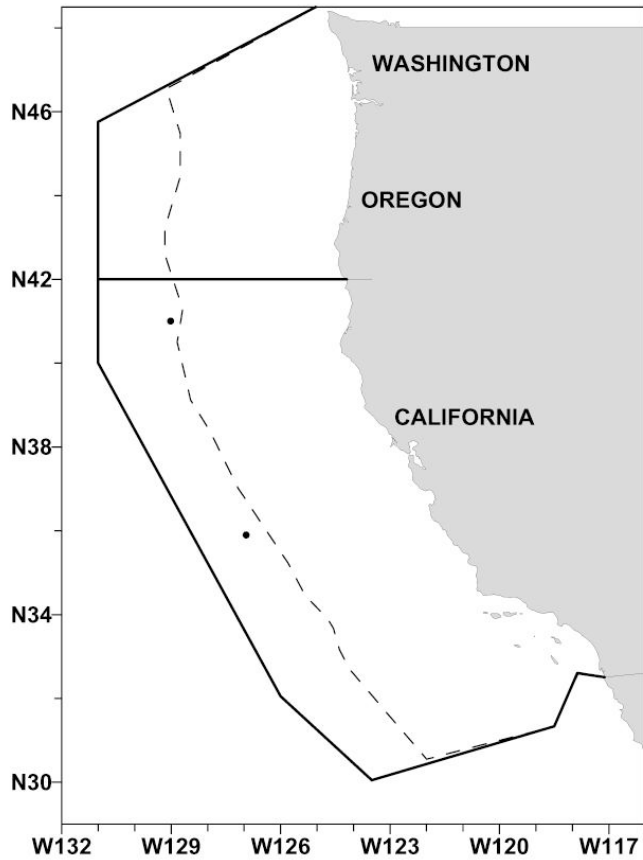

Sei Whale (Eastern North Pacific Stock)
Balaenoptera borealis

Figures

FIGURE 1. The world-wide geographic range of sei whales *Balaenoptera borealis* (from [4]Perry et al. 1999).

FIGURE 2. Sightings of sei whales based on aerial and shipboard surveys off California, Oregon and Washington, 1991-2001. Dashed line represents the U.S. Exclusive Economic Zone (EEZ); bold line indicates the outer boundary of all surveys combined (reprinted from [2]Carretta et al. 2005; see Appendix 2 of that report for actual transect lines surveyed).